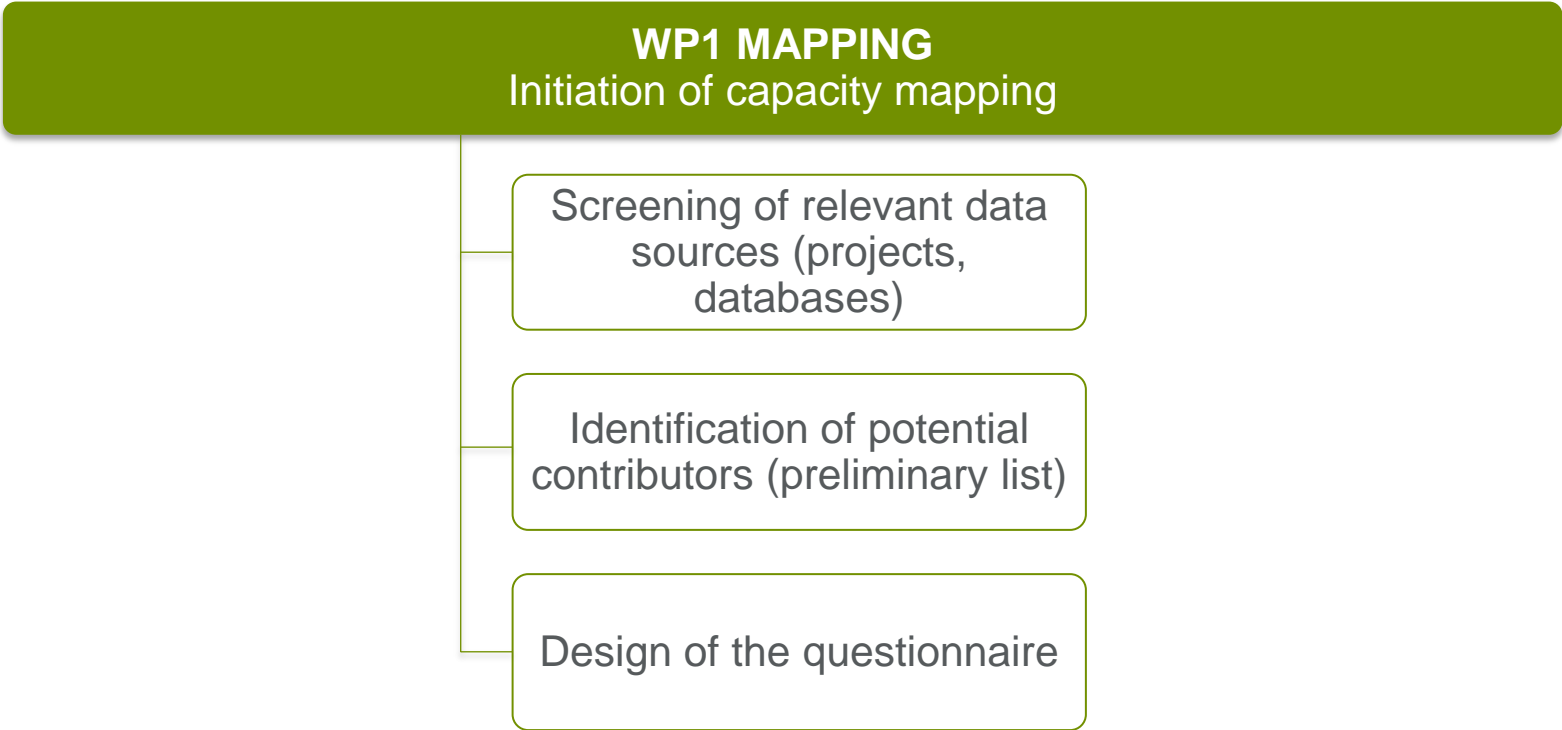

Summary

- Scope
- Partners
- Flowchart
- Expected results
- On-line portal

Scope

- Increase the capacity of Romanian organizations to contribute to ESA's EO programs
- To promote the specific interests and relevant capacities at national level
- To improve the provision of services to end-users
- To ensure the sustainability of the EO sector in Romania

Partners

Flowchart

2016

Flowchart

2017

WP2 PORTAL Set-up of the Romanian Earth Observation portal

- Collection of information
- Elaboration of requirements
- Design of the database structure
- Design of the web interface
- Implementation of the portal
- Population of the portal
- Demonstration workshop

Flowchart

2018

WP3 ANALYSIS Elaboration of SWOT and foresight

- Analysis of the current capacities (strengths, weaknesses)
- Analysis of opportunities and threats (ESA EO programs and missions)
- Delphi surveys
- Scenario workshops
- Sum up of the alternative paths of development

Flowchart

2019

WP4 CLUSTER Set-up of the Romanian cluster for Earth Observation

Expected results

- Preliminary list of relevant organizations, existing infrastructures and competences: tools, projects, data and information sources/portals, experts/frameworks
- Romanian Earth Observation portal
- Database with existing capacities
- Overview on the current situation
- Recommendations on alternative paths of development
- Recommendations for the national strategy in Earth Observation
- Romanian cluster for Earth Observation